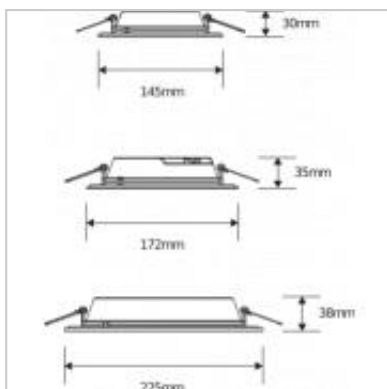

High performance ultra slim integrated LED downlight.

12.5W Rico Emergency Integrated LED Downlight 4000K / 80

Product Code	EMG190348
International Model Number	F29700RC
Description	12.5W Rico Emergency Integrated LED Downlight 4000K / 80
Watts	12.5W
Colour temperature / CRI	4000K / 80
Lumens	950lm
Candelas	370cd
Dimmable	N
Lamp life (max)	25,000hr
Beam Angle	110
Weight	149g
Dimensions	30x145
IP Rating	IP44
Colour/Finish	White
Shape	Round
Hole cut out	125mm
Min Ceiling Depth	28mm
Operating Temperature	-30° to +40°