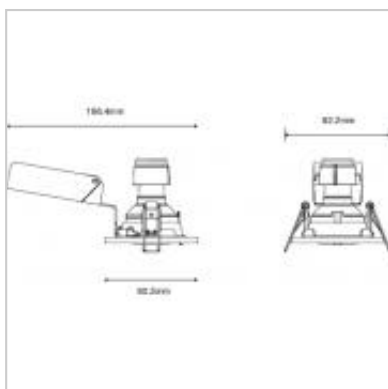

Adjustable downlight suitable for LED GU10s. Lamp not included.

Max downlight for GU10 Silver (Fixture only)

Product Code	749298
International Model Number	L0302RC
Description	Max GU10 Tilt Downlight(Fixture only)
Weight	30g
Dimensions	80mm x 36mm
IP Rating	IP20
Colour / Finish	Silver
Shape	Round
Hole cut out	70mm
Min Ceiling Depth	81mm
Tilt angle	30
Light Source	Megaman LED GU10's (sold separately)