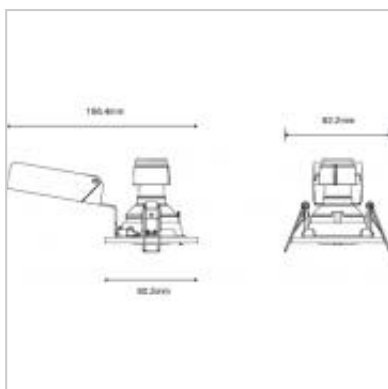

Adjustable downlight suitable for LED GU10s. Lamp not included.

CLASS II

IP 20

Max downlight GU10 White (Fixture only)

Product Code	749245
International Model Number	L0302RC
Description	Max GU10 Tilt Downlight(Fixture only)
Weight	30g
Dimensions	80mm x 36mm
IP Rating	IP20
Colour / Finish	White
Shape	Round
Hole cut out	70mm
Min Ceiling Depth	81mm
Tilt angle	30
Light Source	Megaman LED GU10's (sold separately)