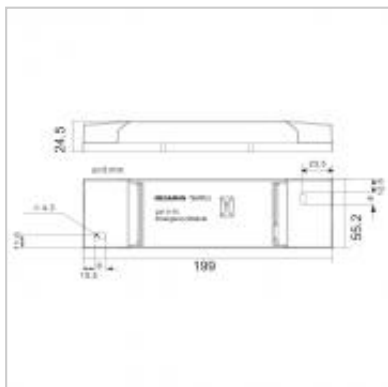

The MEGAMAN® TEMPUS® Emergency for LED panels, is a sleek light weight self-contained emergency conversion pack offering 3 hours back-up for 36W to 50W LED light panels. This kit is supplied with the two most common connectors plus a universal adapter. A high intensity green charge LED is supplied for visual status of the light.

## TEMPUS® SELF-TEST EMERGENCY KIT 2.5W For LED Backlit & Sidelit Panels

<b>UK Order Code</b>	<b>711048</b>
<b>International Code</b>	<b>LA11192</b>
<b>Description</b>	<b>TEMPUS® SELF-TEST EMERGENCY KIT 2.5W For LED Backlit &amp; Sidelit Panels</b>
<b>Watts</b>	<b>2.5W</b>
<b>Battery</b>	<b>6.4V 1500mAh LiFePO4</b>
<b>Battery Duration</b>	<b>3 hours</b>
<b>Working Temp.</b>	<b>0°C - +45°C</b>
<b>Rated Supply</b>	<b>220-240VAC / 50-60Hz</b>
<b>Weight (g)</b>	<b>233</b>
<b>Dimensions (L x W x H mm)</b>	<b>199x55.2x24.5</b>