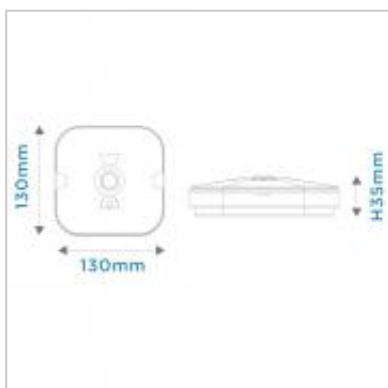

The new MEGAMAN® TEMPUS® Self-Test Emergency 3W LED Downlight is a compact surface mounted ultra-low profile self-test emergency downlight. High specification design and performance along with robust IP54 rated polycarbonate housing, makes this the ideal non-maintained emergency downlight. Supplied with advanced specification LiFePO4 battery.

TEMPUS® EMERGENCY SELF-TEST CORRIDOR/ESCAPE ROUTE SURFACE MOUNTED DOWNLIGHT Non-Maintained (3W)

UK Order Code	711047
International Code	FEL70400v0-em/st
Description	TEMPUS® EMERGENCY SELF-TEST CORRIDOR/ESCAPE ROUTE SURFACE MOUNTED DOWNLIGHT Non-Maintained (3W)
Watts	3W
Colour Temp (K)	6000K
Lumens (lm)	135
Beam Angle	150°
Battery	3.2V 1500mAh LiFePO4
Hrs Lamp Life (max)	50,000
Battery Duration	3 hours
Weight (g)	243
Dimensions (H x Dia mm)	130x130x35