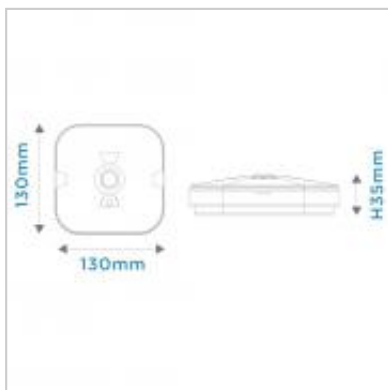

The new MEGAMAN® TEMPUS® Self-Test Emergency 3W LED Downlight is a compact surface mounted ultra-low profile self-test emergency downlight. High specification design and performance along with robust IP54 rated polycarbonate housing, makes this the ideal non-maintained emergency downlight. Supplied with advanced specification LiFePO4 battery.

TEMPUS® EMERGENCY SELF-TEST OPEN AREA SURFACE MOUNTED DOWNLIGHT Non-Maintained (3W)

UK Order Code	711046
International Code	FEL70300v0-em/st
Description	TEMPUS® EMERGENCY SELF-TEST OPEN AREA SURFACE MOUNTED DOWNLIGHT Non-Maintained (3W)
Watts	3W
Colour Temp (K)	6000K
Lumens (lm)	135
Beam Angle	140°
Battery	3.2V 1500mAh LiFePO4
Hrs Lamp Life (max)	50,000
Battery Duration	3 hours
Weight (g)	243
Dimensions (H x Dia mm)	130x130x35