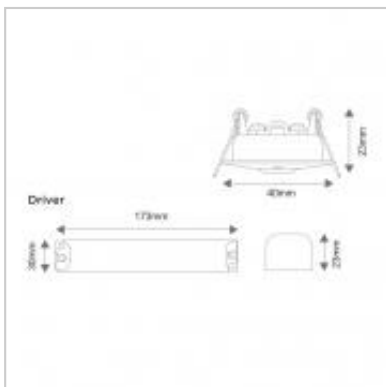

The MEGAMAN® TEMPUS® 3 Hour Emergency Self-Test LED Spotlight is a recessed ultra-low profile self-test emergency downlight. High specification design and very low energy 50,000 hour rated life performance. Supplied complete with advanced technology LiFePO4 battery.

TEMPUS® EMERGENCY SELF-TEST CORRIDOR/ESCAPE ROUTE RECESSED SPOTLIGHT Non-Maintained (1W)

UK Order Code	711045
International Code	FEL70200v0-em/st
Description	TEMPUS® EMERGENCY SELF-TEST CORRIDOR/ESCAPE ROUTE RECESSED SPOTLIGHT Non-Maintained (1W)
Watts	1W
Colour Temp (K)	6000K
Lumens (lm)	120
Beam Angle	150°
Battery	3.2V 1500mAh LiFePO4
Hrs Lamp Life (max)	50,000
Battery Duration	3 hours
Hole Cut-Out (mm)	36
Min Ceiling Depth (mm)	40
Weight (g)	160
Dimensions (H x Dia mm)	23x40