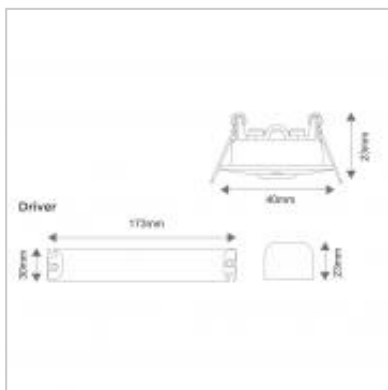

The new MEGAMAN® TEMPUS® 3 Hour Emergency Self-Test LED Spotlight is a recessed ultra-low profile self-test emergency downlight. High specification design and very low energy 50,000 hour rated life performance. Supplied complete with driver and advanced technology LiFePO4 battery.

TEMPUS® EMERGENCY SELF-TEST OPEN AREA RECESSED SPOTLIGHT Non-Maintained (1W)

UK Order Code	711044
International Code	FEL70100v0-em/st
Description	TEMPUS® EMERGENCY SELF-TEST OPEN AREA RECESSED SPOTLIGHT Non-Maintained (1W)
Watts	1W
Colour Temp (K)	6000K
Lumens (lm)	120
Beam Angle	140°
Battery	3.2V 1500mAh LiFePO4
Hrs Lamp Life (max)	50,000
Battery Duration	3 hours
Hole Cut-Out (mm)	36
Min Ceiling Depth (mm)	40
Weight (g)	160
Dimensions (H x Dia mm)	23x40