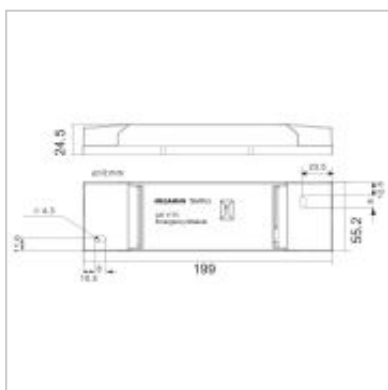

The MEGAMAN® TEMPUS® Emergency for LED panels, is a sleek light weight self-contained emergency conversion pack offering 3 hours back-up for 36W to 50W LED light panels. This kit is supplied with the two most common connectors plus a universal adapter. A high intensity green charge LED is supplied for visual status of the light.