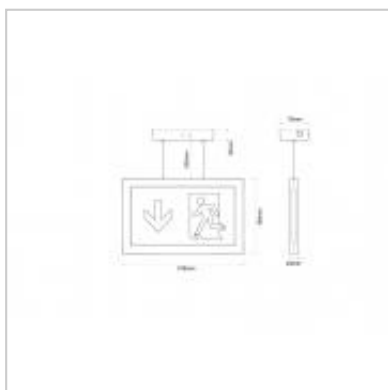

The suspended MEGAMAN® TEMPUS® Emergency Exit Sign is an ultra slim modern polycarbonate LED exit sign with a neat picture frame appearance when compared to conventional fluorescent exit signs. This 3 hour non-maintained fixture's 3.5W LED light source provides a daylight 6,500k illumination across the legend of this. Optional up, down and left/right exit legends available.

TEMPUS® EMERGENCY EXIT SIGN SUSPENDED Non-Maintained (3.5W)

UK Order Code	710487
International Code	FEL70700v0-em
Description	TEMPUS® EMERGENCY EXIT SIGN Suspended Non-Maintained (3.5W)
Watts	3.5W
Colour Temp (K)	6500K
Lumens (lm)	35
Battery	3.6V 1000mAh Ni-MH
Battery Duration	3 hours
Working Temp.	0°C - +40°C
Rated Supply	220VAC / 50-60Hz
Weight (g)	1330
Dimensions (L x W x H mm)	316x75x235-576