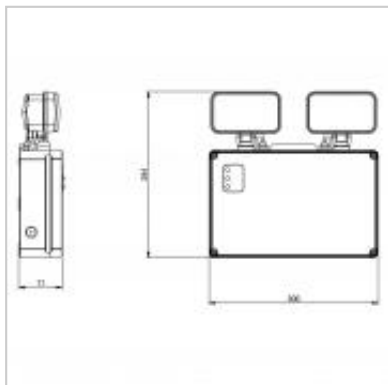

The non-maintained MEGAMAN® TEMPUS® Emergency 2.3W LED Twin Spot is constructed of durable IP65 corrosion resistant lightweight polycarbonate and provides an ideal low energy, low maintenance and high lumen replacement for traditional twin halogen units.

## TEMPUS® EMERGENCY TWIN SPOT IP65 Non-Maintained (2.3W)

<b>UK Order Code</b>	<b>710485</b>
<b>International Code</b>	<b>FEL70000v0-em</b>
<b>Description</b>	<b>TEMPUS® EMERGENCY TWIN SPOT IP65 Non-Maintained (2.3W)</b>
<b>Watts</b>	<b>2.3W</b>
<b>Colour Temp (K)</b>	<b>6500K</b>
<b>Lumens (lm)</b>	<b>400</b>
<b>Battery</b>	<b>12V 1500mAH Ni-cd</b>
<b>Battery Duration</b>	<b>3 hours</b>
<b>Working Temp.</b>	<b>0°C - +40°C</b>
<b>Rated Supply</b>	<b>220VAC / 50-60Hz</b>
<b>Weight (g)</b>	<b>1340</b>
<b>Dimensions (L x W x H mm)</b>	<b>300x82x294</b>