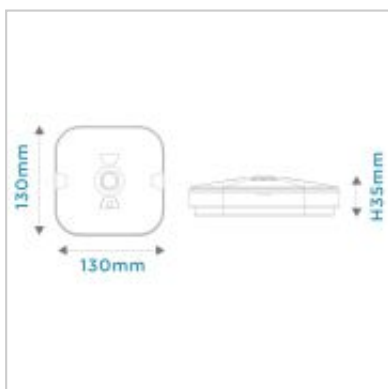

The new MEGAMAN® TEMPUS® Emergency 3W LED Downlight is a compact surface mounted ultra-low profile self-test emergency downlight. High specification design and performance along with robust IP54 rated polycarbonate housing, makes this the ideal non-maintained emergency downlight. Supplied with advanced specification LiFePO4 battery.

## TEMPUS® EMERGENCY CORRIDOR/ESCAPE ROUTE SURFACE MOUNTED DOWNLIGHT Non-Maintained (3W)

<b>UK Order Code</b>	<b>710483</b>
<b>International Code</b>	<b>FEL70400v0-em</b>
<b>Description</b>	<b>TEMPUS® EMERGENCY CORRIDOR/ESCAPE ROUTE SURFACE MOUNTED Downlight Non-Maintained (3W)</b>
<b>Watts</b>	<b>3W</b>
<b>Colour Temp (K)</b>	<b>6000K</b>
<b>Lumens (lm)</b>	<b>135</b>
<b>Beam Angle</b>	<b>150°</b>

View online at <https://www.megamanuk.com/products/tempus-emergency-lighting/710483/>

**Weight (g)**

**243**

**Dimensions (H x Dia mm)**

**130x130x35**

Last modified: 2020-08-17 17:29:34.

View online at <https://www.megamanuk.com/products/tempus-emergency-lighting/710483/>