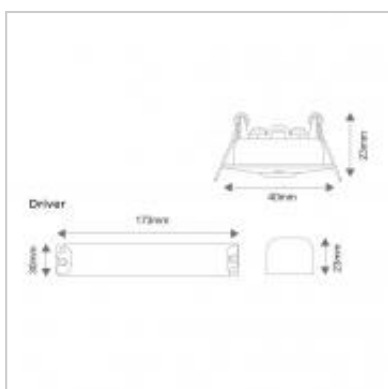

The MEGAMAN® TEMPUS® 3 Hour Emergency LED Spotlight is a recessed ultra-low profile self-test emergency downlight. High specification design and very low energy 50,000 hour rated life performance. Supplied complete with advanced technology LiFePO4 battery.

## TEMPUS® EMERGENCY CORRIDOR/ESCAPE ROUTE RECESSED SPOTLIGHT Non-Maintained (1W)

<b>UK Order Code</b>	<b>710481</b>
<b>International Code</b>	<b>FEL70200v0-em</b>
<b>Description</b>	<b>TEMPUS® EMERGENCY CORRIDOR/ESCAPE ROUTE RECESSED Spotlight Non-Maintained (1W)</b>
<b>Watts</b>	<b>1W</b>
<b>Colour Temp (K)</b>	<b>6000K</b>
<b>Lumens (lm)</b>	<b>120</b>
<b>Beam Angle</b>	<b>150°</b>
<b>Battery</b>	<b>3.2V 1500mAh LiFePO4</b>
<b>Hrs Lamp Life (max)</b>	<b>50,000</b>
<b>Battery Duration</b>	<b>3 hours</b>
<b>Hole Cut-Out (mm)</b>	<b>36</b>
<b>Min Ceiling Depth (mm)</b>	<b>40</b>
<b>Weight (g)</b>	<b>160</b>
<b>Dimensions (H x Dia mm)</b>	<b>23x40</b>