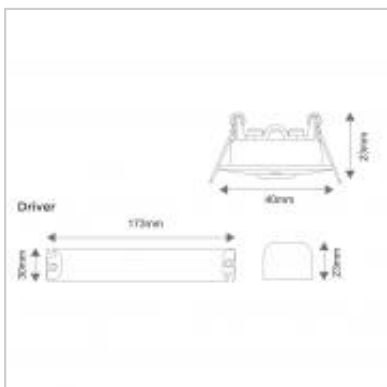

The new MEGAMAN® TEMPUS® 3 Hour Emergency LED Spotlight is a recessed ultra-low profile self-test emergency downlight. High specification design and very low energy 50,000 hour rated life performance. Supplied complete with driver and advanced technology LiFePO4 battery.

## TEMPUS® EMERGENCY OPEN AREA RECESSED SPOTLIGHT Non-Maintained (1W)

<b>UK Order Code</b>	<b>710480</b>
<b>International Code</b>	<b>FEL70100v0-em</b>
<b>Description</b>	<b>TEMPUS® EMERGENCY OPEN AREA RECESSED Spotlight Non-Maintained (1W)</b>
<b>Watts</b>	<b>1W</b>
<b>Colour Temp (K)</b>	<b>6000K</b>
<b>Lumens (lm)</b>	<b>120</b>
<b>Beam Angle</b>	<b>140°</b>
<b>Battery</b>	<b>3.2V 1500mAh LiFePO4</b>
<b>Hrs Lamp Life (max)</b>	<b>50,000</b>
<b>Battery Duration</b>	<b>3 hours</b>
<b>Hole Cut-Out (mm)</b>	<b>36</b>
<b>Min Ceiling Depth (mm)</b>	<b>40</b>
<b>Weight (g)</b>	<b>160</b>
<b>Dimensions (H x Dia mm)</b>	<b>23x40</b>