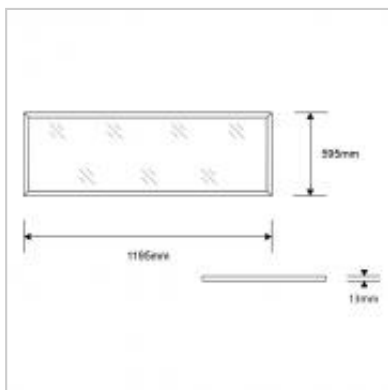

An exceptional LED lay-in fitting for use in high footfall applications where access is limited and maintenance difficult. Non-dimming driver included.

BERTO Sidelit TPb UGR22 Rectangular LED Panel 50W 4000K

UK Order Code	710450
Description	BERTO Sidelit TPb UGR22 Rectangular LED Panel 50W 4000K
International Code	FPL70400V4-EX/TB / FPL72800v0-ex/tb
Watts	50W
Colour Temp (K)	4000K
CRI	80
Lumens (lm)	5000
Dimmable	No
Beam Angle	110°