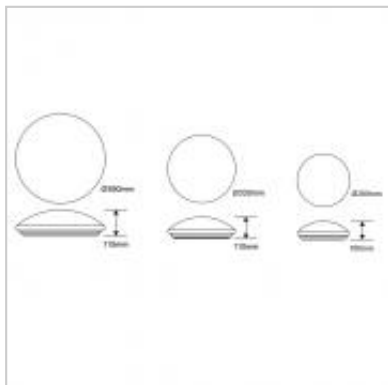

MEGAMAN® RENZO consists of 3 unique MEGAMAN® luminaire design elements, Modular System, Switching CCT and Selectable lumen output; together with 3 different sizes, enables to provide an ideal solution for different environment and functions.

## RENZO Integrated Modular LED Bulkhead 10W/15W DUAL CCT & DUAL OUTPUT

<b>Product Code</b>	710430
<b>International Model Number</b>	FCL71700V0-ds/sc
<b>Description</b>	RENZO Integrated Modular LED Bulkhead 10W/15W DUAL CCT & DUAL OUTPUT
<b>Watts</b>	10W / 15W
<b>Colour temperature / CRI</b>	3000K/4000K 80
<b>Lumens</b>	930lm / 1000lm / 1300 / 1400
<b>Dimmable</b>	N
<b>Lamp life (max)</b>	50,000hrs
<b>Beam angle</b>	110°
<b>Weight</b>	530g
<b>Dimensions</b>	330mm x 110mm
<b>IP rating</b>	IP44
<b>Shape</b>	Round
<b>Operating Temperature</b>	-30° to +40°