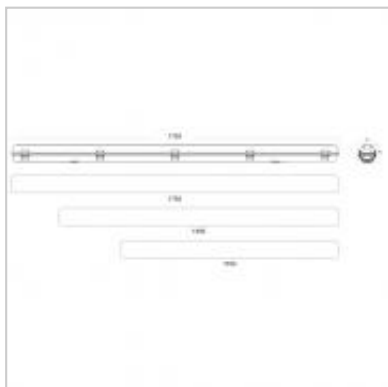

Megaman's new ON/OFF traditional waterproof LED batten ROCCO, is designed and built to withstand the most testing outdoor environments with its robust water and vandal resistant IP65 and IK08 rated polycarbonate body. ROCCO also comes in three different lengths and is also available as an Emergency version in all three lengths and wattages.

42W ROCCO EMERGENCY Integrated Waterproof 4000K LED Batten

Product Code	710358
International Model Number	FOB75700v1-em
Description	42W ROCCO EMERGENCY Integrated Waterproof 4000K LED Batten
Watts	42W
Colour temperature/CRI	4000K / 80
Lumens	3600lm
Dimmable	N
Beam angle	110°
Lamp life (max)	30,000hr
Weight	310g
Dimensions	1193x94x90
IP rating	IP65
Operating Temperature	-10° to +50°