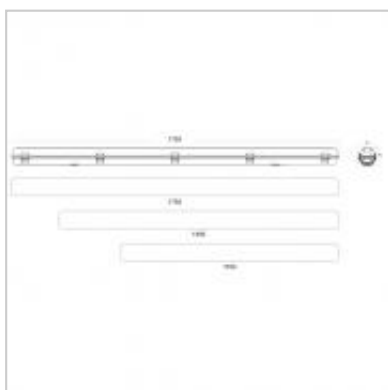

Megaman's new ON/OFF traditional waterproof LED batten ROCCO, is designed and built to withstand the most testing outdoor environments with its robust water and vandal resistant IP65 and IK08 rated polycarbonate body. ROCCO also comes in three different lengths and is also available as an Emergency version in all three lengths and wattages.