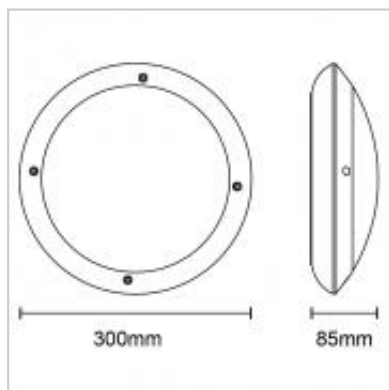

New, robust and stylish integrated outdoor LED bulkhead with low glare diffuser MEGAMAN® Fonda Modular Led Bulkhead, is a robust modular system designed to provide a flexible lighting solution that can be easily adapted on site to meet a wide range of outdoor applications. Quick to install for with toolless push to fit wiring.

FONDA Integrated Modular LED Bulkhead with Sensor BLACK 11W

Product Code	710327
International Model Number	FBH70000v0/BK+LA10175
Description	FONDA Integrated Modular LED Bulkhead with Sensor BLACK 11W
Watts	11W
Colour temperature / CRI	4000K / 80
Lumens	900lm
Dimmable	N
Lamp life L70	50,000hrs
Lamp life	25,000hrs
Beam Angle	110°
Weight	865g
Dimensions	300mm x 85mm
IP rating	IP66
IK rating	IK10
Colour/Finish	Black
Operating Temperature	-30° to +40°