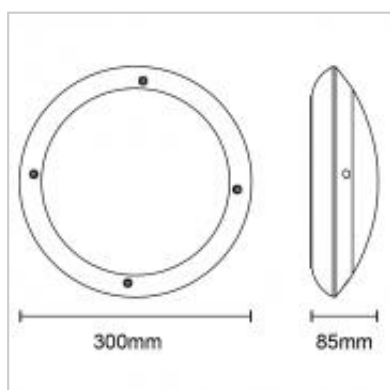

New, robust and stylish integrated outdoor LED bulkhead with low glare diffuser MEGAMAN® Fonda Modular Led Bulkhead, is a robust modular system designed to provide a flexible lighting solution that can be easily adapted on site to meet a wide range of outdoor applications. Quick to install for with toolless push to fit wiring.

FONDA Integrated Modular LED Bulkhead BLACK 10W

Product Code	710325
International Model Number	FBH70000v0/BK
Description	FONDA Integrated Modular LED Bulkhead BLACK 10W
Watts	10W
Colour temperature / CRI	4000K / 80
Lumens	900lm
Dimmable	N
Lamp life L70	50,000hrs
Lamp life	25,000hrs

View online at <https://www.megamanuk.com/products/fixtures/led-bulkheads/fonda/710325/>

IP rating	IP66
IK rating	IK10
Colour/Finish	Black
Operating Temperature	-30° to +40°

Last modified: 2020-12-16 14:02:00.