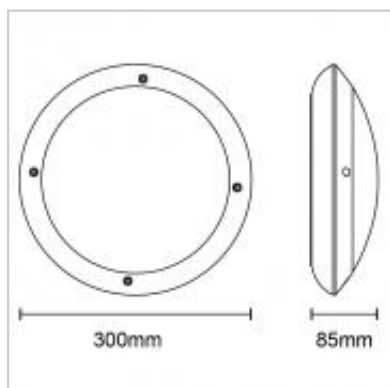

New, robust and stylish integrated outdoor LED bulkhead with low glare diffuser MEGAMAN® Fonda Modular Led Bulkhead, is a robust modular system designed to provide a flexible lighting solution that can be easily adapted on site to meet a wide range of outdoor applications. Quick to install for with toolless push to fit wiring.

FONDA Integrated Modular LED Bulkhead WHITE 10W

Product Code	710298
International Model Number	FBH70000v0/WH
Description	FONDA Integrated Modular LED Bulkhead WHITE 10W
Watts	10W
Colour temperature / CRI	4000K / 80
Lumens	900lm
Dimmable	N
Lamp life L70	50,000hrs
Lamp life	25,000hrs
Beam Angle	110°
Weight	820g
Dimensions	300mm x 85mm
IP rating	IP66
IK rating	IK10
Colour/Finish	White
Operating Temperature	-30° to +40°