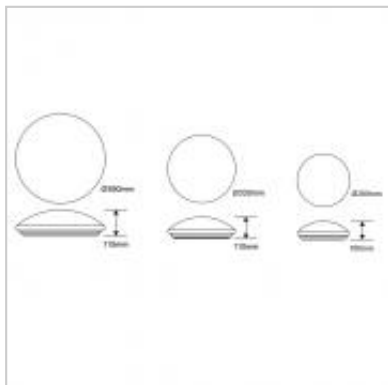

MEGAMAN® RENZO consists of 3 unique MEGAMAN® luminaire design elements, Modular System, Switching CCT and Selectable lumen output; together with 3 different sizes, enables to provide an ideal solution for different environment and functions.

RENZO Integrated Modular LED Bulkhead 11W DUAL CCT

Product Code	710264
International Model Number	L71600V0-sc
Description	RENZO Integrated Modular LED Bulkhead 11W DUAL CCT
Watts	11W
Colour temperature / CRI	3000K/4000K 80
Lumens	930lm / 1000lm
Dimmable	N
Lamp life (max)	50,000hrs
Beam angle	110°
Weight	420g

View online at <https://www.megamanuk.com/products/fixtures/led-bulkheads/renzo/710264/>

Shape

Round

Operating Temperature

-30° to +40°

Last modified: 2020-09-29 09:07:02.

View online at <https://www.megamanuk.com/products/fixtures/led-bulkheads/renzo/710264/>