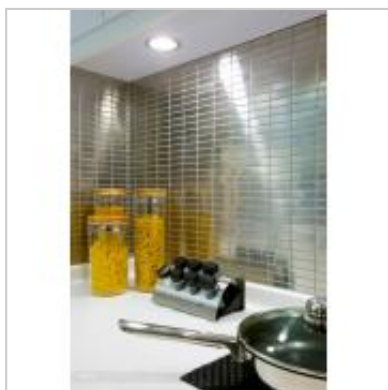

Ideal for any ceiling recess with a limited depth, the Megaman Planex has a slim profile suitable for small cabinets and furniture lighting. Purchase lamp separately.