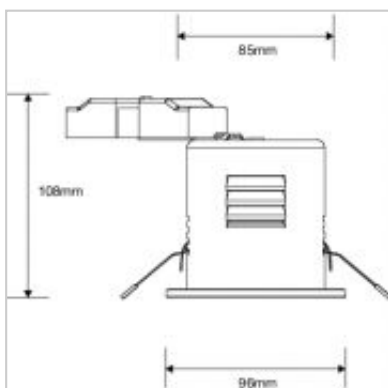

VersoFIT Tilt Satin Chrome 2800K Dimming

Product Code	519843
International Model Number	F28951RC
Description	8W VersoFIT Tilt Fire Rated Downlight
Watts	8W
Colour temperature/CRI	2800K / 80
Lumens	600lm
Candelas	650cd
Dimmable	Yes
Lamp life L70	30,000hr
Beam angle	36
Weight	330g
Dimensions	108mm x 96mm
IP rating	IP20
Colour/Finish	Satin Chrome
Hole Cut-Out	85mm
Min Ceiling Depth	103mm
Tilt angle	13
Suitable Lamps	TECOH® THx
Operating Temperature	-30° to +40°