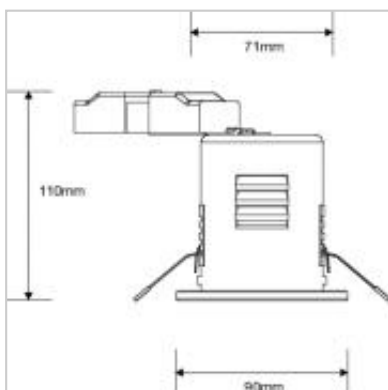

VersoFIT Fixed White 4000K Dimming

Product Code	519728
International Model Number	F28851RC
Description	8W VersoFIT Fixed Fire Rated Downlight
Watts	8W
Colour temperature/CRI	4000K / 80
Lumens	630lm
Candelas	650cd
Dimmable	Yes
Lamp life L70	30,000hr
Beam angle	36
Weight	235g
Dimensions	110mm x 90mm
IP rating	IP20
Colour/Finish	White
Hole Cut-Out	71mm
Min Ceiling Depth	105mm
Suitable Lamps	TECOH® THx
Operating Temperature	-30° to +40°