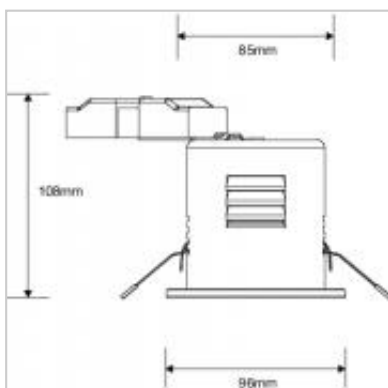

VersoFIT Tilt Chrome 4000K Dimming

Product Code	519715
International Model Number	F28951RC
Description	8W VersoFIT Tilt Fire Rated Downlight
Watts	8W
Colour temperature/CRI	4000K / 80
Lumens	630lm
Candelas	650cd
Dimmable	Yes
Lamp life L70	30,000hr
Beam angle	36
Weight	330g
Dimensions	108mm x 96mm
IP rating	IP20
Colour/Finish	Chrome
Hole Cut-Out	85mm
Min Ceiling Depth	103mm
Tilt angle	13
Suitable Lamps	TECOH® THx
Operating Temperature	-30° to +40°