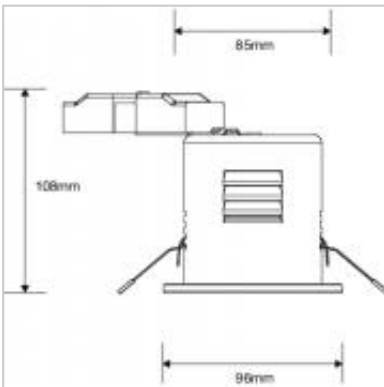

VersoFIT Tilt White 4000K Dimming

Product Code	519681
International Model Number	F28951RC
Description	8W VersoFIT Tilt Fire Rated Downlight
Watts	8W
Colour temperature/CRI	4000K / 80
Lumens	630lm
Candelas	650cd
Dimmable	Yes
Lamp life L70	30,000hr
Beam angle	36
Weight	330g
Dimensions	108mm x 96mm
IP rating	IP20
Colour/Finish	White
Hole Cut-Out	85mm
Min Ceiling Depth	103mm
Tilt angle	13
Suitable Lamps	TECOH® THx
Operating Temperature	-30° to +40°