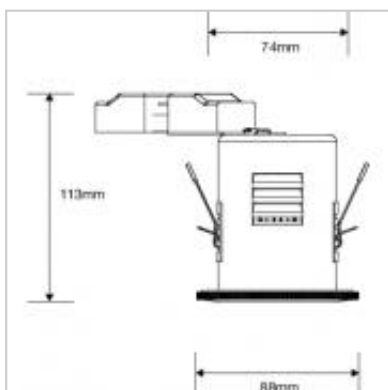

VERSOFIT IP65 Chrome 4000K Dimming

Product Code	519627
International Model Number	F28751RC
Description	8W VersoFIT IP65 Fire Rated Downlight
Watts	8W
Colour temperature/CRI	4000K / 80
Lumens	420lm
Candelas	550cd
Dimmable	Yes
Lamp life L70	30,000hr
Beam angle	36
Weight	395g
Dimensions	113mm x 88mm
IP rating	IP65
Colour/Finish	Chrome
Hole Cut-Out	74mm
Min Ceiling Depth	111mm
Suitable Lamps	TECOH® THx
Operating Temperature	-30° to +40°