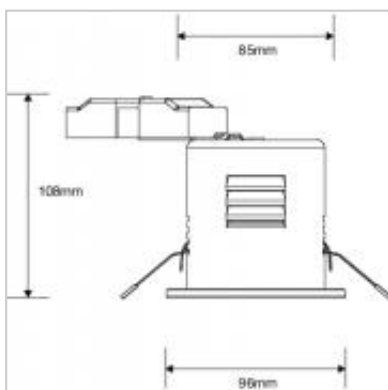

VersoFIT Tilt White 2800K Dimming

Product Code	519317
International Model Number	F28951RC
Description	8W VersoFIT Tilt Fire Rated Downlight
Watts	8W
Colour temperature/CRI	2800K / 80
Lumens	600lm
Candelas	650cd
Dimmable	Yes
Lamp life L70	30,000hr
Beam angle	36
Weight	330g
Dimensions	108mm x 96mm
IP rating	IP20
Colour/Finish	White
Hole Cut-Out	85mm
Min Ceiling Depth	103mm
Tilt angle	13
Suitable Lamps	TECOH® THx
Operating Temperature	-30° to +40°