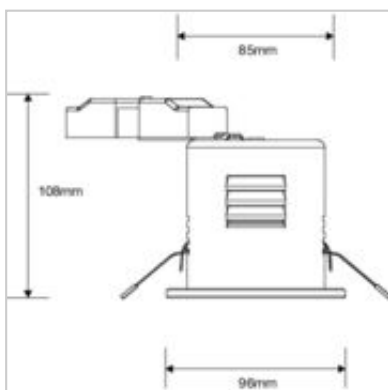

Class
II

VersoFIT Tilt White 2800K Dimming

Product Code	519317
International Model Number	F28951RC
Description	8W VersoFIT Tilt Fire Rated Downlight
Watts	8W
Colour temperature/CRI	2800K / 80
Lumens	600lm
Candelas	650cd
Dimmable	Yes
Lamp life L70	30,000hr
Beam angle	36
Weight	330g
Dimensions	108mm x 96mm
IP rating	IP20
Colour/Finish	White
Hole Cut-Out	85mm
Min Ceiling Depth	103mm
Tilt angle	13
Suitable Lamps	TECOH® THx
Operating Temperature	-30° to +40°