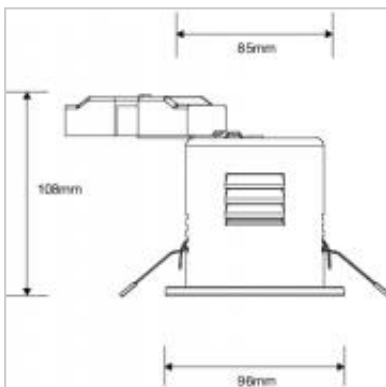

VersoFIT Tilt Satin Chrome 4000K Dimming

Product Code	519301
International Model Number	F28951RC
Description	8W VersoFIT Tilt Fire Rated Downlight
Watts	8W
Colour temperature/CRI	4000K / 80
Lumens	630lm
Candelas	650cd
Dimmable	Yes
Lamp life L70	30,000hr
Beam angle	36°
Weight	330g
Dimensions	108mm x 96mm
IP rating	IP20
Colour/Finish	Satin Chrome
Hole Cut-Out	85mm
Min Ceiling Depth	103mm
Tilt angle	13°
Suitable Lamps	TECOH® THx
Operating Temperature	-30° to +40°