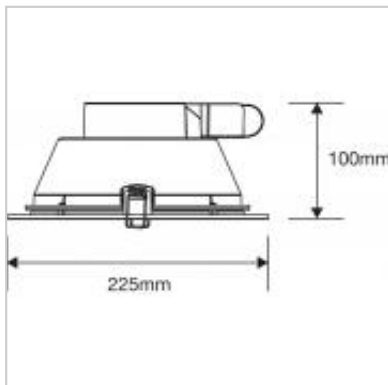

The Megaman Siena FR (faceted reflector) downlights have a tool-less terminal box that allows through wire looping and require no external driver to facilitate easy installation and maintenance.

## 25.5W Integrated Siena FR 4000K

<b>Product Code</b>	<b>519298</b>
<b>International Model Number</b>	<b>F54800RCv1</b>
<b>Description</b>	<b>25.5W Integrated LED Downlight FR</b>
<b>Watts</b>	<b>25.5W</b>
<b>Colour temperature / CRI</b>	<b>4000K / 80</b>
<b>Lumens</b>	<b>2700lm</b>
<b>Candelas</b>	<b>1900cd</b>
<b>Dimmable</b>	<b>N</b>
<b>Lamp life L70</b>	<b>50,000hr</b>
<b>Lamp life L90</b>	<b>25,000hr</b>
<b>Beam Angle</b>	<b>90</b>
<b>Weight</b>	<b>530g</b>
<b>Dimensions</b>	<b>100mm x 225mm</b>
<b>IP Rating</b>	<b>IP44</b>
<b>Colour/Finish</b>	<b>White</b>
<b>Shape</b>	<b>Round</b>
<b>Hole cut out</b>	<b>200mm</b>
<b>Min Ceiling Depth</b>	<b>98mm</b>
<b>Operating Temperature</b>	<b>-30° to +40°</b>