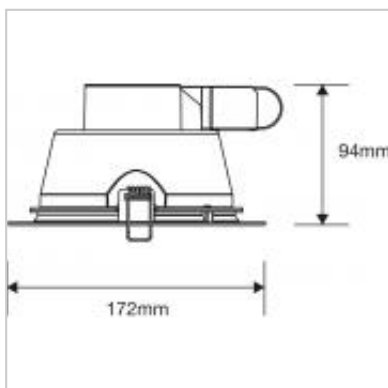

The Megaman Siena FR (faceted reflector) downlights have a tool-less terminal box that allows through wire looping and require no external driver to facilitate easy installation and maintenance.

16.5W Integrated Siena Dimming FR 4000K

Product Code	519294
International Model Number	F54700RC-d
Description	16.5W Integrated LED Downlight FR Dimming
Watts	16.5W
Colour temperature / CRI	4000K / 80
Lumens	1560lm
Candelas	850cd
Dimmable	Y
Lamp life L70	50,000hr
Lamp life L90	25,000hr
Beam Angle	90
Weight	349g
Dimensions	94mm x 172mm
IP Rating	IP44
Colour/Finish	White
Shape	Round
Hole cut out	150mm
Min Ceiling Depth	95mm
Operating Temperature	-30° to +40°