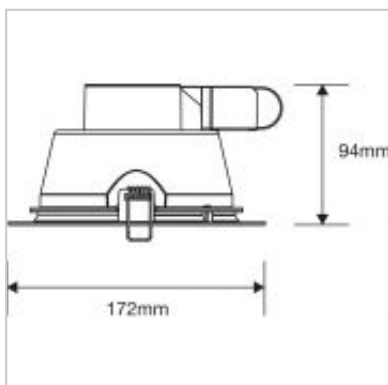

The Megaman Siena FR (faceted reflector) downlights have a tool-less terminal box that allows through wire looping and require no external driver to facilitate easy installation and maintenance.

Class
II

16.5W Integrated Siena Dimming FR 2800K

Product Code	519292
International Model Number	F54700RC-d
Description	16.5W Integrated LED Downlight FR Dimming
Watts	16.5W
Colour temperature / CRI	2800K / 80
Lumens	1560lm
Candelas	850cd
Dimmable	Y
Lamp life L70	50,000hr
Lamp life L90	25,000hr
Beam Angle	90
Weight	349g
Dimensions	94mm x 172mm
IP Rating	IP44
Colour/Finish	White
Shape	Round
Hole cut out	150mm
Min Ceiling Depth	95mm
Operating Temperature	-30° to +40°