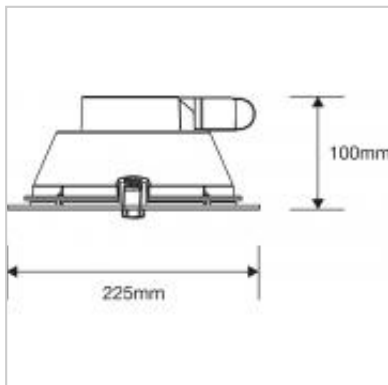

The Megaman Siena SR (specular reflector) downlights have a tool-less terminal box that allows through wire looping and require no external driver to facilitate easy installation and maintenance.

25.5W Integrated Siena SR 2800K

Product Code	519284
International Model Number	F54300RCv1
Description	25.5W Integrated LED Downlight SR
Watts	25.5W
Colour temperature / CRI	2800K / 80
Lumens	2700lm
Candelas	1900cd
Dimmable	N
Lamp life L70	50,000hr
Lamp life L90	25,000hr
Beam Angle	90
Weight	525g
Dimensions	100mm x 225mm
IP Rating	IP44
Colour/Finish	White
Shape	Round
Hole cut out	200mm
Min Ceiling Depth	98mm
Operating Temperature	-30° to +40°