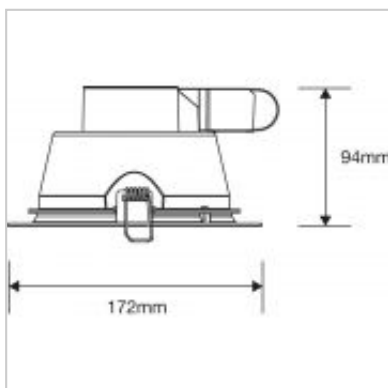

The Megaman Siena SR (specular reflector) downlights have a tool-less terminal box that allows through wire looping and require no external driver to facilitate easy installation and maintenance.

Class
II

16.5W Integrated Siena Dimming SR 4000K

Product Code	519282
International Model Number	F54200RC-d
Description	16.5W Integrated LED Downlight SR Dimming
Watts	16.5W
Colour temperature / CRI	4000K / 80
Lumens	1560lm
Candelas	850cd
Dimmable	Y
Lamp life L70	50,000hr
Lamp life L90	25,000hr
Beam Angle	90
Weight	337g
Dimensions	94mm x 172mm
IP Rating	IP44
Colour/Finish	White
Shape	Round
Hole cut out	150mm
Min Ceiling Depth	95mm
Operating Temperature	-30° to +40°