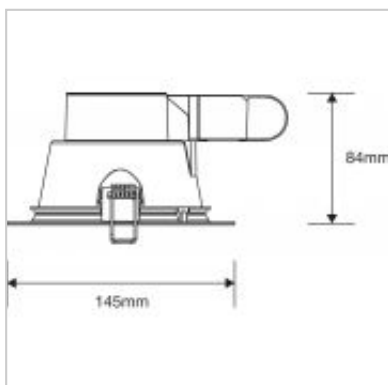

The Megaman Siena SR (specular reflector) downlights have a tool-less terminal box that allows through wire looping and require no external driver to facilitate easy installation and maintenance.

10.5W Integrated Siena Dimming SR 4000K

Product Code	519278
International Model Number	F54100RC-d
Description	10.5W Integrated LED Downlight SR Dimming
Watts	10.5W
Colour temperature / CRI	4000K / 80
Lumens	950lm
Candelas	500cd
Dimmable	Y
Lamp life L70	50,000hr
Lamp life L90	25,000hr
Beam Angle	90
Weight	253g
Dimensions	84mm x 145mm
IP Rating	IP44
Colour/Finish	White
Shape	Round
Hole cut out	125mm
Min Ceiling Depth	85mm
Operating Temperature	-30° to +40°