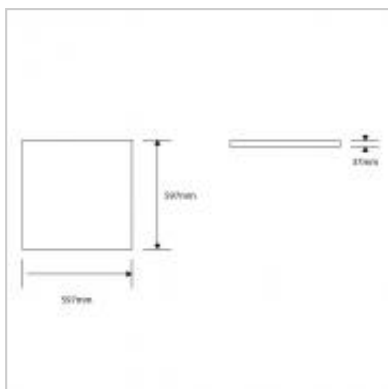

The Megaman Estela range of modular luminaires have a distinct appearance and are perfect replacements to T5 and T8 fluorescent louvre modular fittings and LED panels.

ESTELA SQUARE Recessed LED Louvre Panel 30W 6500K

Product Code	519195
International Model Number	FPL62400v0
Description	ESTELA SQUARE Recessed LED Louvre Panel 30W 6500K
Watts	30W
Colour Temperature	6500K / 80
Lumens	3500lm
Candelas	2500cd
Dimmable	N
Lamp life L70	50,000hrs
Lamp life L90	25,000hrs
Beam Angle	90
Weight	3311g
Dimensions	595mm x 595mm x 37mm
IP Rating	IP20
Shape	Square
Operating Temperature	-30° to +40°