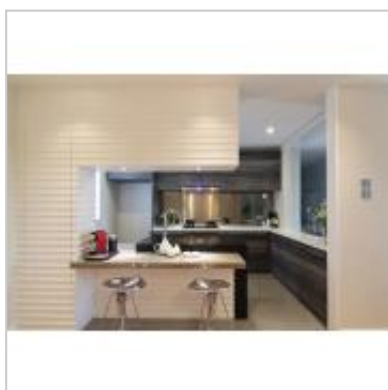

VersoFIT IP65 White 4000K Dimming

Product code	519085
Wattage	8W
Colour Temp	4000K
Lumens	630lm
Lumens in 90deg cone	440lm
Bezel colour	White
Cut-out	74mm
IP Rating	IP65
Dimming	Yes
Lamp life	30,000hr
Beam Angle	36
Dimensions	169 x 113 x 88mm
Weight	395g
Energy Rating	A++