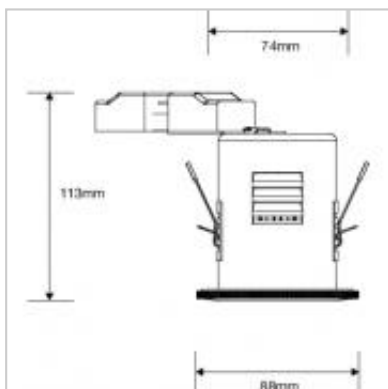

Megaman's first fully integrated fire rated downlight with a serviceable LED module allowing ultimate control. Design features include the latest super-efficient Megaman LED module, easy click connectors, large push button terminals, Loop in Loop out features to save installation time and advanced thermal design to lower operating temperatures and extend life. It complements the Megaman family lamp range from its unique front lens design allowing you to integrate within projects.

VersoFIT IP65 White 4000K Dimming

| | |
|-----------------------------|-------------------------|
| Product code | 519085 |
| Wattage | 8W |
| Colour Temp | 4000K |
| Lumens | 630lm |
| Lumens in 90deg cone | 440lm |
| Bezel colour | White |
| Cut-out | 74mm |
| IP Rating | IP65 |
| Dimming | Yes |
| Lamp life | 30,000hr |
| Beam Angle | 36 |
| Dimensions | 169 x 113 x 88mm |
| Weight | 395g |
| Energy Rating | A++ |