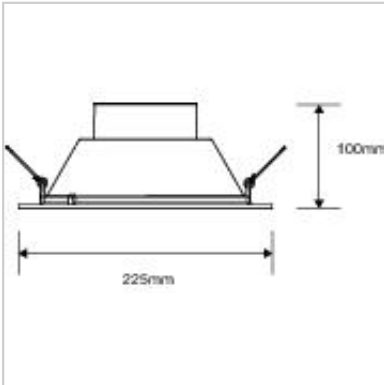

The integrated LED downlight range incorporates a driver. The range is easy to install and delivers high system efficacy of up to 76lm/w - producing 62% more light when compared to conventional plug-in tube downlights.

35.5W Integrated Downlight 4000K

Product Code	517186
International Model Number	F27100RC
Description	35.5W Integrated LED Downlight
Watts	35.5W
Colour temperature / CRI	4000K / 80
Lumens	2700lm
Candelas	1420cd
Dimmable	N
Lamp life L70	50,000hr
Lamp life L90	25,000hr
Beam Angle	90
Weight	447g
Dimensions	94mm x 225 mm
IP Rating	IP44
Colour/Finish	White
Shape	Round
Hole cut out	200mm
Min Ceiling Depth	98mm
Operating Temperature	-30° to +40°