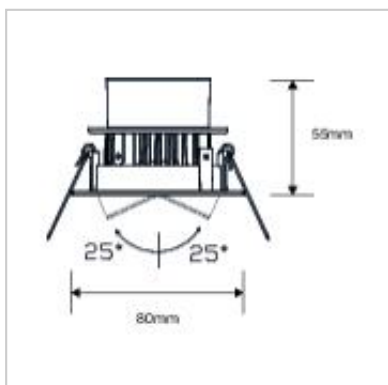

The Megaman Siena range of integrated LED recessed adjustable downlights are an ideal replacement for halogen MR16 and GU10 downlights. Compact in size, 25mm shorter than traditional downlights, they are easy to install and maintain.

8W Integrated Siena Square Dimming Silver 4000K

Product Code	191849
International Model Number	F29500RCv1-d
Description	8W Integrated LED Downlight Square Dimming
Watts	8W
Colour temperature / CRI	4000K / 80
Lumens	650lm
Candelas	2000cd
Dimmable	Y
Lamp life L70	50,000hr
Lamp life L90	25,000hr
Beam Angle	36
Weight	220g
Dimensions	55mm x 80mm
IP Rating	IP44
Colour/Finish	Silver
Shape	Square
Hole cut out	68mm
Min Ceiling Depth	53mm
Tilt angle	25
Operating Temperature	-30° to +40°