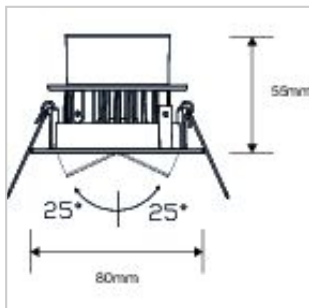

The Megaman Siena range of integrated LED recessed adjustable downlights are an ideal replacement for halogen MR16 and GU10 downlights. Compact in size, 25mm shorter than traditional downlights, they are easy to install and maintain.

Class
II

8W Integrated Siena Square Dimming Silver 2800K

Product Code	191831
International Model Number	F29500RCv1-d
Description	8W Integrated LED Downlight Square Dimming
Watts	8W
Colour temperature / CRI	2800K / 80
Lumens	650lm
Candelas	2000cd
Dimmable	Y
Lamp life L70	50,000hr
Lamp life L90	25,000hr
Beam Angle	36
Weight	220g
Dimensions	55mm x 80mm
IP Rating	IP44
Colour/Finish	Silver
Shape	Square
Hole cut out	68mm
Min Ceiling Depth	53mm
Tilt angle	25
Operating Temperature	-30° to +40°