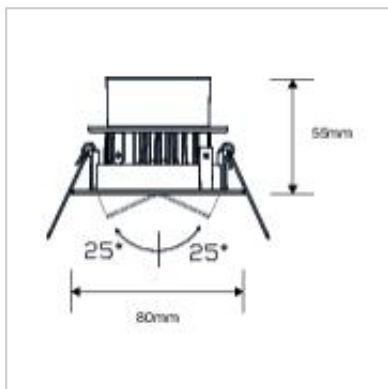

Compact, adjustable integrated LED downlights, ideal for limited recess depths.

## COMPACT SIENA Integrated Dimming LED Downlight 8W 2800K

<b>Product Code</b>	<b>191761</b>
<b>International Model Number</b>	<b>F29500RCv1-d</b>
<b>Description</b>	<b>8W Integrated LED Downlight Square Dimming</b>
<b>Watts</b>	<b>8W</b>
<b>Colour temperature / CRI</b>	<b>2800K / 80</b>
<b>Lumens</b>	<b>650lm</b>
<b>Candelas</b>	<b>2000cd</b>
<b>Dimmable</b>	<b>Y</b>
<b>Lamp life L70</b>	<b>50,000hr</b>
<b>Lamp life L90</b>	<b>25,000hr</b>
<b>Beam Angle</b>	<b>36</b>
<b>Weight</b>	<b>220g</b>
<b>Dimensions</b>	<b>55mm x 80mm</b>
<b>IP Rating</b>	<b>IP44</b>
<b>Colour/Finish</b>	<b>White</b>
<b>Shape</b>	<b>Square</b>
<b>Hole cut out</b>	<b>68mm</b>
<b>Min Ceiling Depth</b>	<b>53mm</b>
<b>Tilt angle</b>	<b>25</b>
<b>Operating Temperature</b>	<b>-30° to +40°</b>