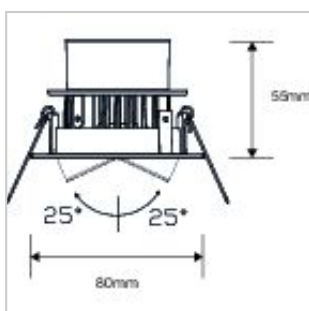

The Megaman Siena range of integrated LED recessed adjustable downlights are an ideal replacement for halogen MR16 and GU10 downlights. Compact in size, 25mm shorter than traditional downlights, they are easy to install and maintain.

Class
II

8W Integrated Siena Square Dimming White 4000K

Product Code	191704
International Model Number	F29500RCv1-d
Description	8W Integrated LED Downlight Square Dimming
Watts	8W
Colour temperature / CRI	4000K / 80
Lumens	650lm
Candelas	2000cd
Dimmable	Y
Lamp life L70	50,000hr
Lamp life L90	25,000hr
Beam Angle	36
Weight	220g
Dimensions	55mm x 80mm
IP Rating	IP44
Colour/Finish	White
Shape	Square
Hole cut out	68mm
Min Ceiling Depth	53mm
Tilt angle	25
Operating Temperature	-30° to +40°