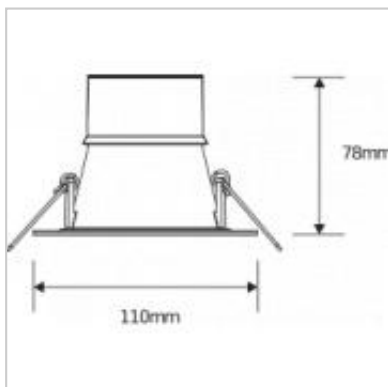

The Megaman Siena range of integrated LED recessed adjustable downlights are an ideal replacement for halogen MR16 and GU10 downlights. Compact in size, 25mm shorter than traditional downlights, they are easy to install and maintain. The Dim to Warm range of Megaman LEDs emit a warmer light when they are dimmed from 2800K to 1800K, simulating the characteristics of incandescent and halogen lamps.

13W Integrated Siena Dim to Warm White 2800K-1800K

Product Code	191301
International Model Number	F26400RC-w
Description	13W Integrated LED Downlight Dim to Warm
Watts	13W
Colour temperature / CRI	2800-1800K / 80
Lumens	900lm
Candelas	670cd
Dimmable	Y
Lamp life L70	50,000hr
Lamp life L90	25,000hr
Beam Angle	60
Weight	172g
Dimensions	78mm x 110mm
IP Rating	IP44
Colour/Finish	White
Shape	Round
Hole cut out	85mm
Min Ceiling Depth	84mm
Operating Temperature	-30° to +40°