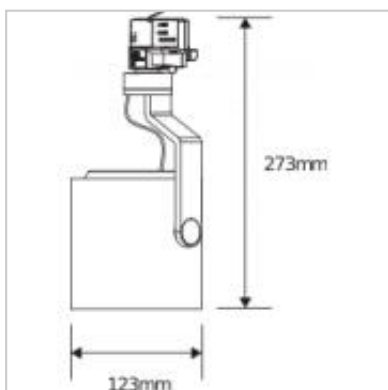

A contemporary take on the Megaman Modena fitting, utilising a mains voltage AR111 GU10. The Megaman Alda 3-circuit track light fitting has a fully adjustable head and arm rotation for multi-directional lighting applications. Designed for Megaman's LED AR111 GU10. Purchase lamp separately.

ALDA Track Light AR111 GU10 (White) (Fixture only)

Product Code	190852
International Model Number	F26817TK
Description	Alda AR111 GU10 Tracklight(Fixture only)
Weight	540g
Dimensions	273mm x 124mm
IP Rating	IP20
Colour / Finish	White
Tilt Angle	90
Rotation	330
Light Source	Megaman LED AR111 GU10 (sold separately)