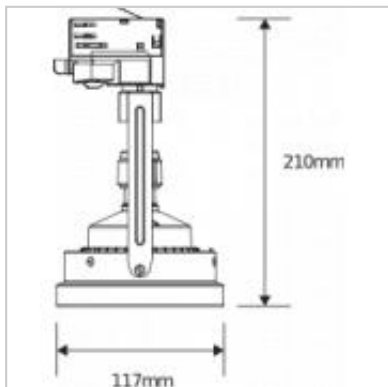

The Megaman Toby is a flexible multi-directional 3-circuit track light fitting for Megaman's AR111 GU10, with stylish aluminium finish and 340 degree adjustable rotation and 170 degree tilting angle. Purchase lamp separately.

Toby AR111 GU10 (Black) (Fixture only)

Product Code	190763
International Model Number	F13117TK
Description	Toby AR111 GU10 Tracklight(Fixture only)
Weight	237g
Dimensions	210mm x 117mm
IP Rating	IP20
Colour / Finish	Black
Tilt Angle	170
Rotation	340
Light Source	Megaman LED AR111 GU10 (sold separately)