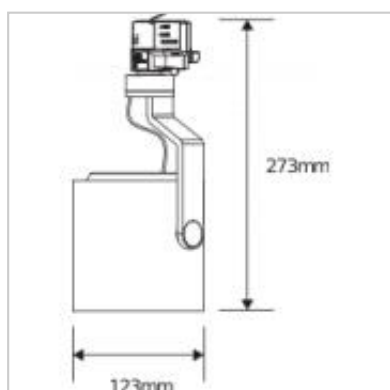

A contemporary take on the Megaman Modena fitting, utilising a mains voltage AR111 GU10. The Megaman Alda 3-circuit track light fitting has a fully adjustable head and arm rotation for multi-directional lighting applications. Designed for Megaman's LED AR111 GU10. Purchase lamp separately.

ALDA Track Light AR111 GU10 (Black) (Fixture only)

Product Code	190724
International Model Number	F26817TK
Description	Alda AR111 GU10 Tracklight(Fixture only)
Weight	540g
Dimensions	273mm x 124mm
IP Rating	IP20
Colour / Finish	Black
Tilt Angle	90
Rotation	330