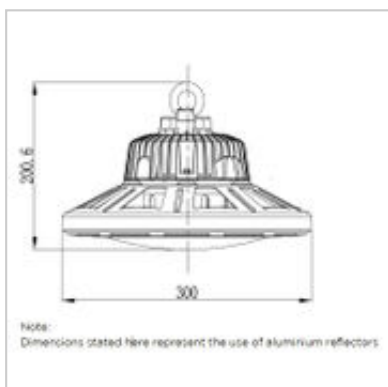

Introducing the new innovatively designed LED high bay from Megaman®, GEO. With its lightweight slim contemporary design, GEO's robust (IK08 rating) and passive cooling housing, is an easy single point low labour cost install. This unique high bay fixture has an integrated LED and built-in driver, Microwave motion sensor that allows for dimming and better glare control through optional reflectors and refractors. It gives instant high-quality light ideal for use in large indoor and outdoor areas, an LED alternative to 150W, 250W and 400W metal halide lamps that provides a huge reduction in power consumption.

75W Geo Integrated LED High Bay

Product Code	190700
International Model Number	FHB70800V0-DC
Description	75W Geo Integrated LED High Bay
Watts	75W
Colour temperature / CRI	4000K / 80
Lumens	10500lm
Dimmable	Y

View online at <https://www.megamanuk.com/products/fixtures/led-high-bay/190700/>

Dimensions

201x300

IP Rating

IP65

Colour/Finish

Black

Last modified: 2019-09-10 16:30:34.