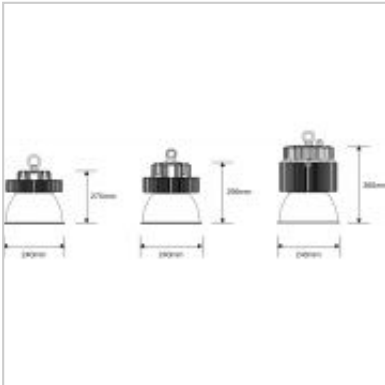

All parts of the Megaman Luster-LED high bay are interchangeable - comprising the LED module with heat sink, a choice of aluminium or polycarbonate reflector sold separately. Optional glass or polycarbonate cover, also sold separately.

Glass Cover

Product Code	190684
International Model Number	LA0105
Description	Optional Glass Cover for Luster-LED

Last modified: 2016-11-16 11:48:33.

View online at <https://www.megamanuk.com/products/fixtures/led-high-bay/190684/>