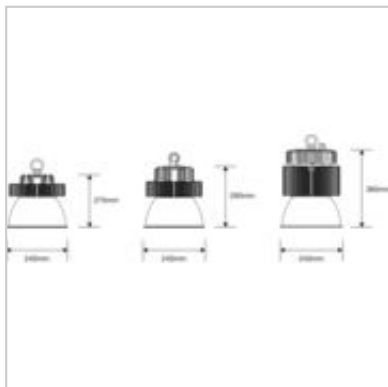

All parts of the Megaman Luster-LED high bay are interchangeable - comprising the LED module with heat sink, a choice of aluminium or polycarbonate reflector sold separately. Optional glass or polycarbonate cover, also sold separately.

## 60deg Poly Carbonate Reflector

<b>Product Code</b>	<b>190680</b>
<b>International Model Number</b>	<b>LA3130</b>
<b>Description</b>	<b>Poly Carbonate Reflector for Luster-LED</b>
<b>Beam Angle</b>	<b>60</b>